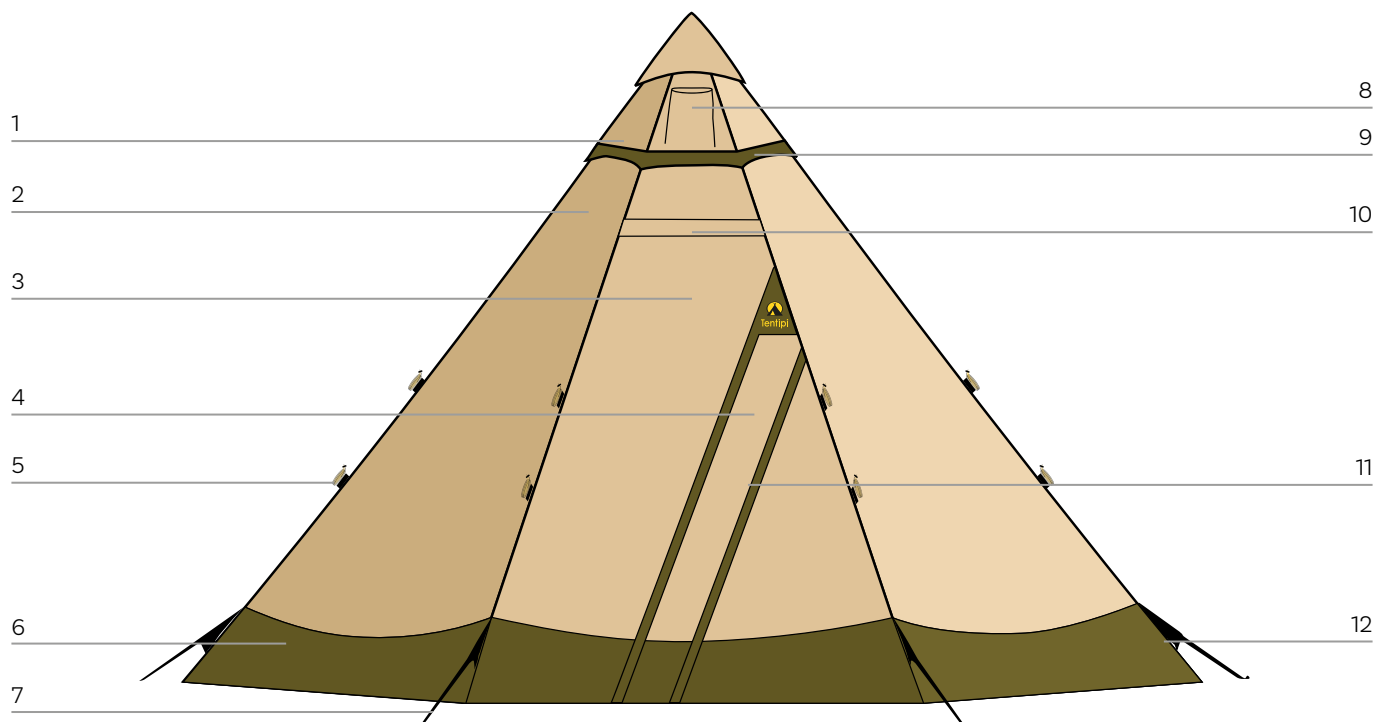

Key features

1

Large smoke opening with mosquito-net ceiling
Ensures efficient ventilation on warm days and smoke clearance when using a fire.

2

Tent fabrics
Best quality fabrics that puts Safir in a class of its own. Safir is available in three model variants with different fabrics: cotton/polyester (cp), eco and light.

3

Central pole
Five-piece hardened aluminium alloy pole.

4

Door fitted with mosquito net
Improves ventilation. Diagonal zip with rain flap prevents water penetration.

5

Storm cords
Pre-tied and fitted with holders, with reflecting threads woven into the cords. Storm cord holders allow cords to be in place ready for use, without tangling.

6

Reinforced edging
50 centimetres high, for better wear resistance. Exposed parts of the tent walls are strengthened with strain-relief reinforcements.

7

Ground straps
Strong, adjustable ground straps are used instead of cords to tension the Nordic tipi.

8

Chimney opening
Versatile feature that allows the easy fitting of a stove.

9

In-Tent Vent™ system
Allows maximum control of the tent's indoor climate using patented technology.

10

Accessory sleeve
Built-in feature for attaching porch or canopy.

11

Safety toggles
Enable door to be closed even if the zip has been damaged.

12

Three large air intakes
Adjustable from inside the tent, each fitted with a mosquito net.