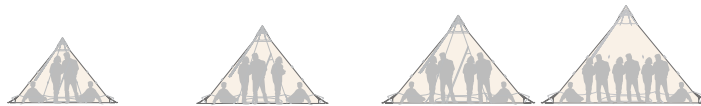

Fabrics

SAFIR cp – Cotpolmex Pro

Very strong and well-ventilating cotton/polyester fabric which gives an indoor climate far superior to that of a tent made of any kind of coated fabric. The beige-brown colour creates a warm, pleasant atmosphere in the Nordic tipi. The fabric is denser and more resistant to sunlight as regards strength and colour fastness than all corresponding fabrics tested. It has also better form stability and water repellency properties. With its high-class attributes, attractive appearance and natural feel, this is, as far as we know, the world's best cotton/polyester outer tent fabric. Mildew prevention. Approximately 285 g/m².

SAFIR eco – Environmex Pro

Unique and sustainable fabric with a blend of hemp, organic cotton and recycled polyester. A good choice if you want to lower your carbon footprint, but still take advantage of outstanding breathability. Approximately 285 g/m².

SAFIR light – Traillix Pro

Very strong, non-ventilating, green, lightweight fabric of high tenacity polyamide. The fabric is waterproof, ripstop reinforced, double-sided silicone-coated and UV-protected. We have allowed this fabric to be slightly heavier in order to make it even stronger. Approximately 80 g/m².

Specifications

Socialising*